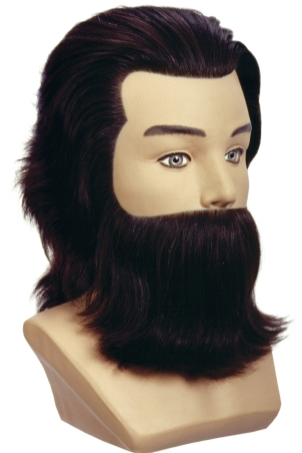

JULIANO

Skills Canada Mannequin
OMC Approved
Not exact as shown
Skin Tone - Medium
Hair Type - Indian
Graduated Length Front to Back
6in/15cm
6in/15cm
6in/15cm
5in/12.5cm
Hair Color - Dark
Beard - Juliano(full) 5 inches
Density - Ultra High Density
Eyes - Blue
Eyelashes - Regular and Custom

Code# MFLGDBCL-BR
COST $269